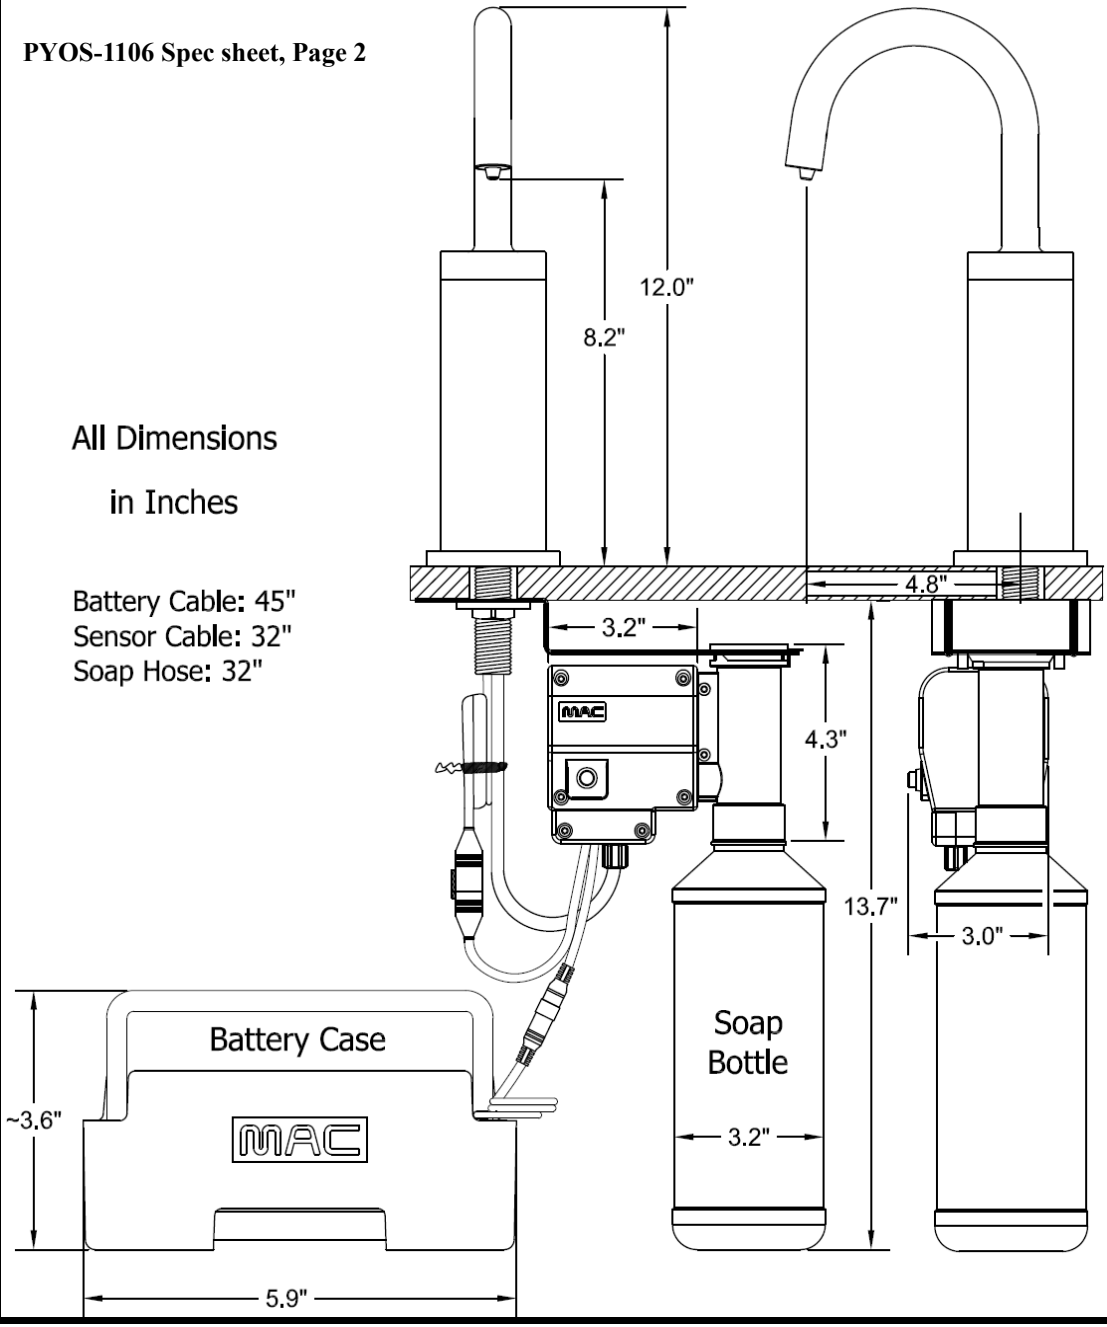

*All hardware necessary for satisfactory installation*

**DESIGNED  
& ASSEMBLED IN**  
  
**U.S.A.**

***BEST SUITED FOR VESSEL SINK  
APPLICATIONS WHERE THE TOP  
OF THE SINK IS 6" ABOVE THE  
COUNTERTOP SURFACE***

All Dimensions  
in Inches

Battery Cable: 45"  
Sensor Cable: 32"  
Soap Hose: 32"

Soap Dispenser  
Hole

**Rough-in**

Linear distance  
between holes  
4" min. 40" max.  
Center to Center

Faucet Hole

Linear distance  
between holes  
4" min. 40" max.  
Center to Center

Lotion Dispenser  
Hole

1.5"

Standard recommendation (center of hole to edge of sink or stone top)

**Maximum Counter Top Thickness 2"**

**Optional Equipment:**

- AC Adapter
- Remote Control (one for many dispensers)
- 1 Gallon capacity container.